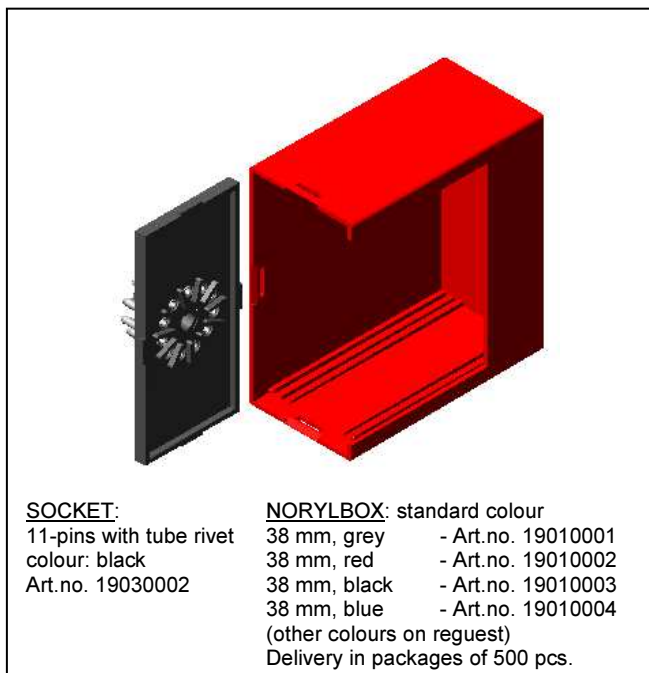

Norylbox and Socket

All dim. are only advisory.
Always check with the actual conditions.